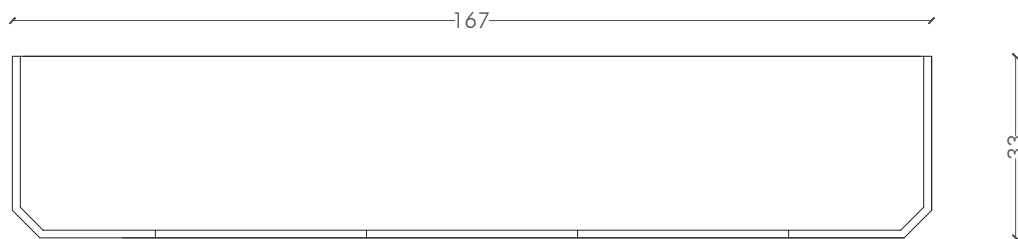

OFF GALLERY

MEDUSA

CONSOLLE IN LEGNO LACCATO
dimensioni e finiture customizzabili

Design Giovanni Cattani - 2019
Made in Italy

Off Gallery s.r.l.s.
Piazza San Michele 4/c - 40123 Bologna
www.offgallery.it - info@offgallery.it