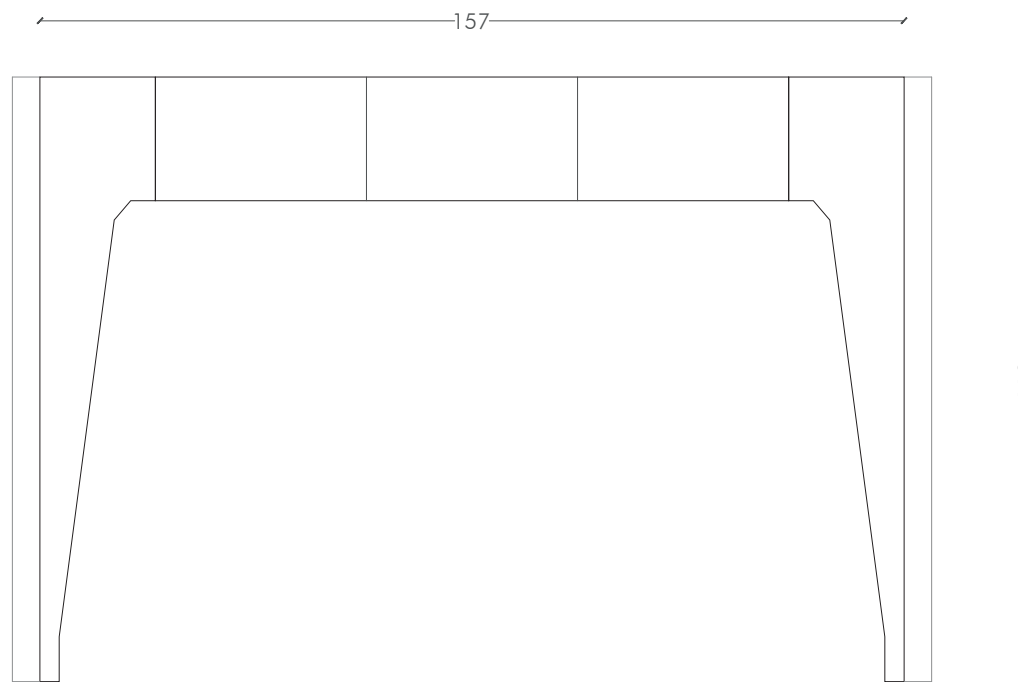

OFF GALLERY

MEDUSA

CONSOLLE IN LEGNO LACCATO
dimensioni e finiture customizzabili

Design Giovanni Cattani - 2019
Made in Italy

Off Gallery s.r.l.s.
Piazza San Michele 4/c - 40123 Bologna
www.offgallery.it - info@offgallery.it