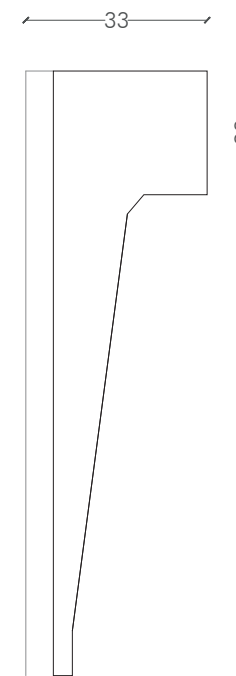

OFF GALLERY

MEDUSA

CONSOLLE IN LEGNO LACCATO
dimensioni e finiture customizzabili

Design Giovanni Cattani - 2019
Made in Italy

Off Gallery s.r.l.s.
Piazza San Michele 4/c - 40123 Bologna
www.offgallery.it - info@offgallery.it