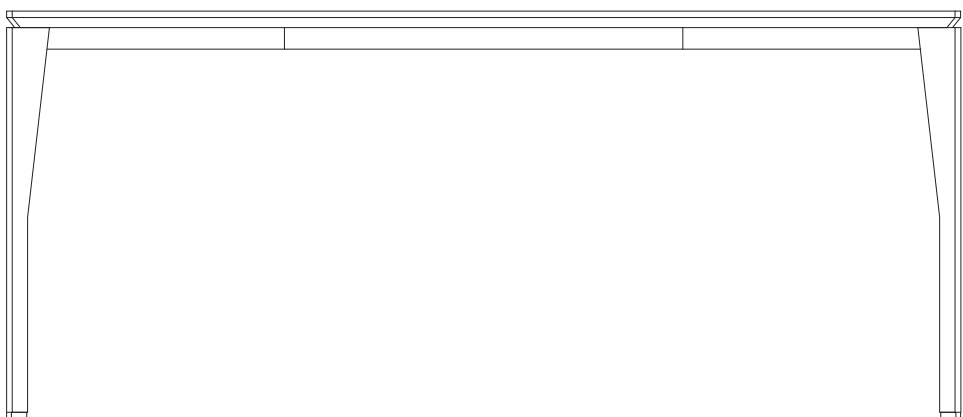

OFF GALLERY

LAMBDA

TAVOLO IN FERRO E LEGNO  
dimensioni e finiture customizzabili

Design Giovanni Cattani - 2019  
Made in Italy

176

100

176

75