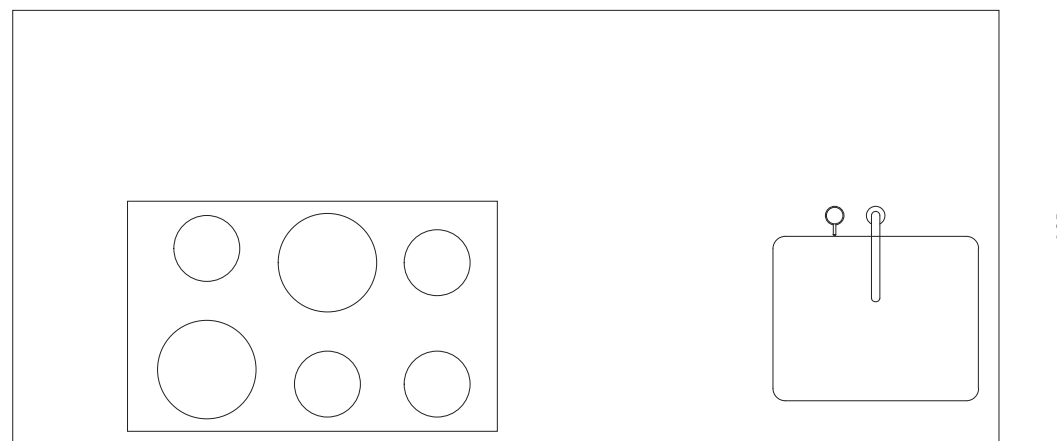

OFF GALLERY

SIMPOSIO

CUCINA AD ISOLA
dimensioni e finiture customizzabili

Design Giovanni Cattani - 2019
Made in Italy

240

105

240

90