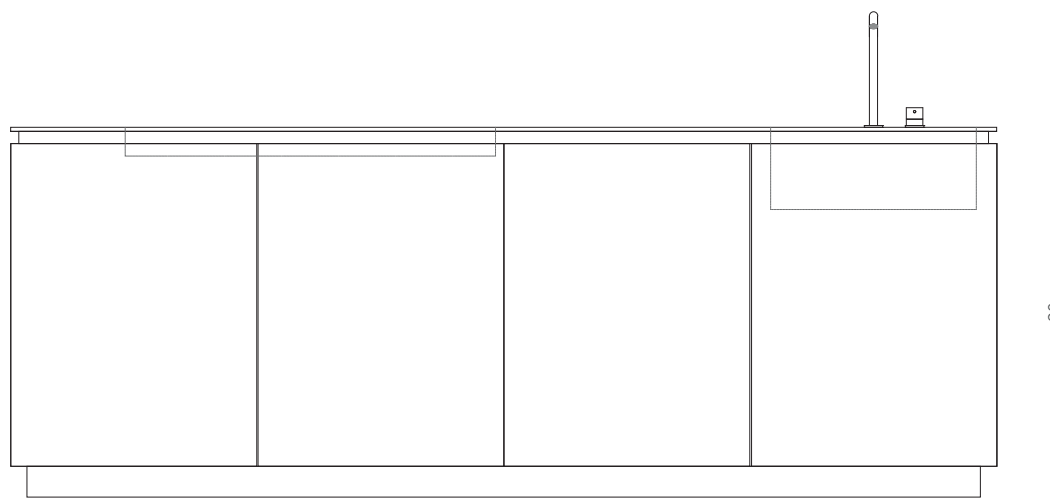

OFF GALLERY

SIMPOSIO

CUCINA AD ISOLA
dimensioni e finiture customizzabili

Design Giovanni Cattani - 2019
Made in Italy

240

105

240

90