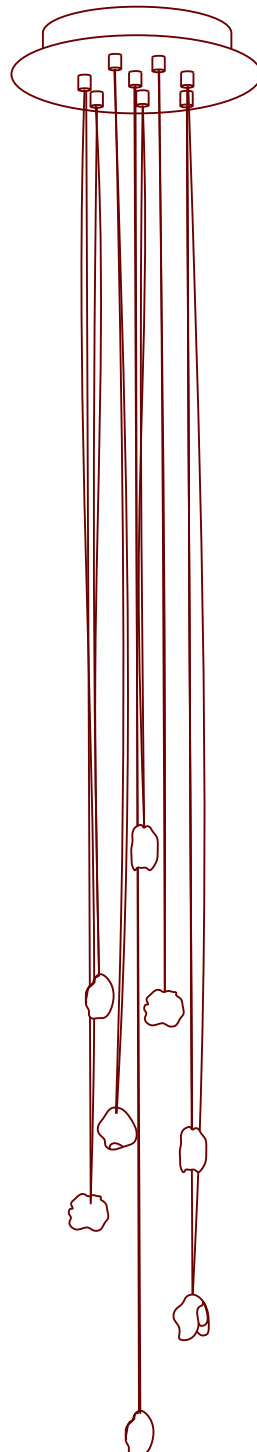

OFF GALLERY

CORPUSCOLI

LAMPADA A SOSPENSIONE - METALLO-ABS
SUSPENSION LAMP - METAL-ABS
ENERGY CLASS: A+

12V DC - 50/60 Hz - 8 W LED - 700 lm - 3000 K

Misure esterne: 2000 x 220 X 220 mm

Finitura corpo: nero speciale

Design Federico Baruzzi Vaj - 2019

Made in Italy

Off Gallery s.r.l.s.

Piazza San Michele 4/c - 40123 Bologna

www.offgallery.it - info@offgallery.it