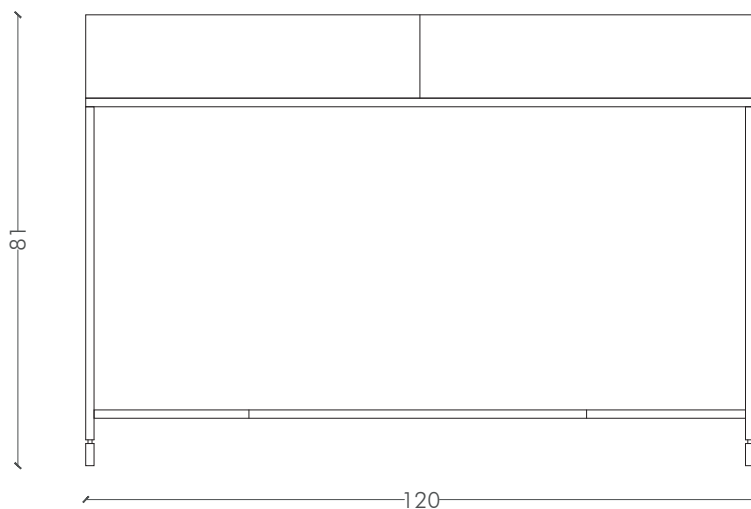

OFF GALLERY

CEO

SCRIVANIA IN FERRO E LEGNO
dimensioni e finiture customizzabili

Design Giovanni Cattani - 2019
Made in Italy

Off Gallery s.r.l.s.
Piazza San Michele 4/c - 40123 Bologna
www.offgallery.it - info@offgallery.it