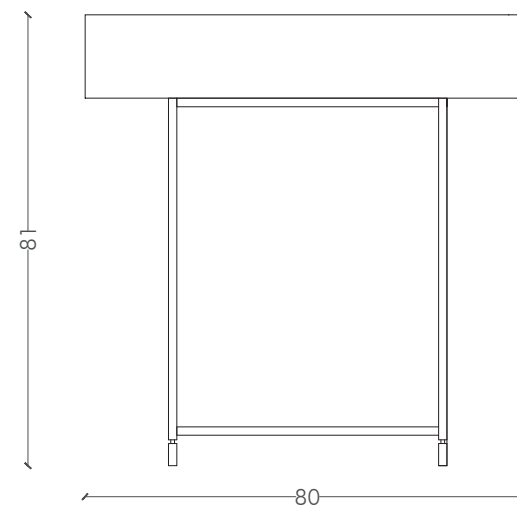

OFF GALLERY

CEO

SCRIVANIA IN FERRO E LEGNO
dimensioni e finiture customizzabili

Design Giovanni Cattani - 2019
Made in Italy

Off Gallery s.r.l.s.
Piazza San Michele 4/c - 40123 Bologna
www.offgallery.it - info@offgallery.it